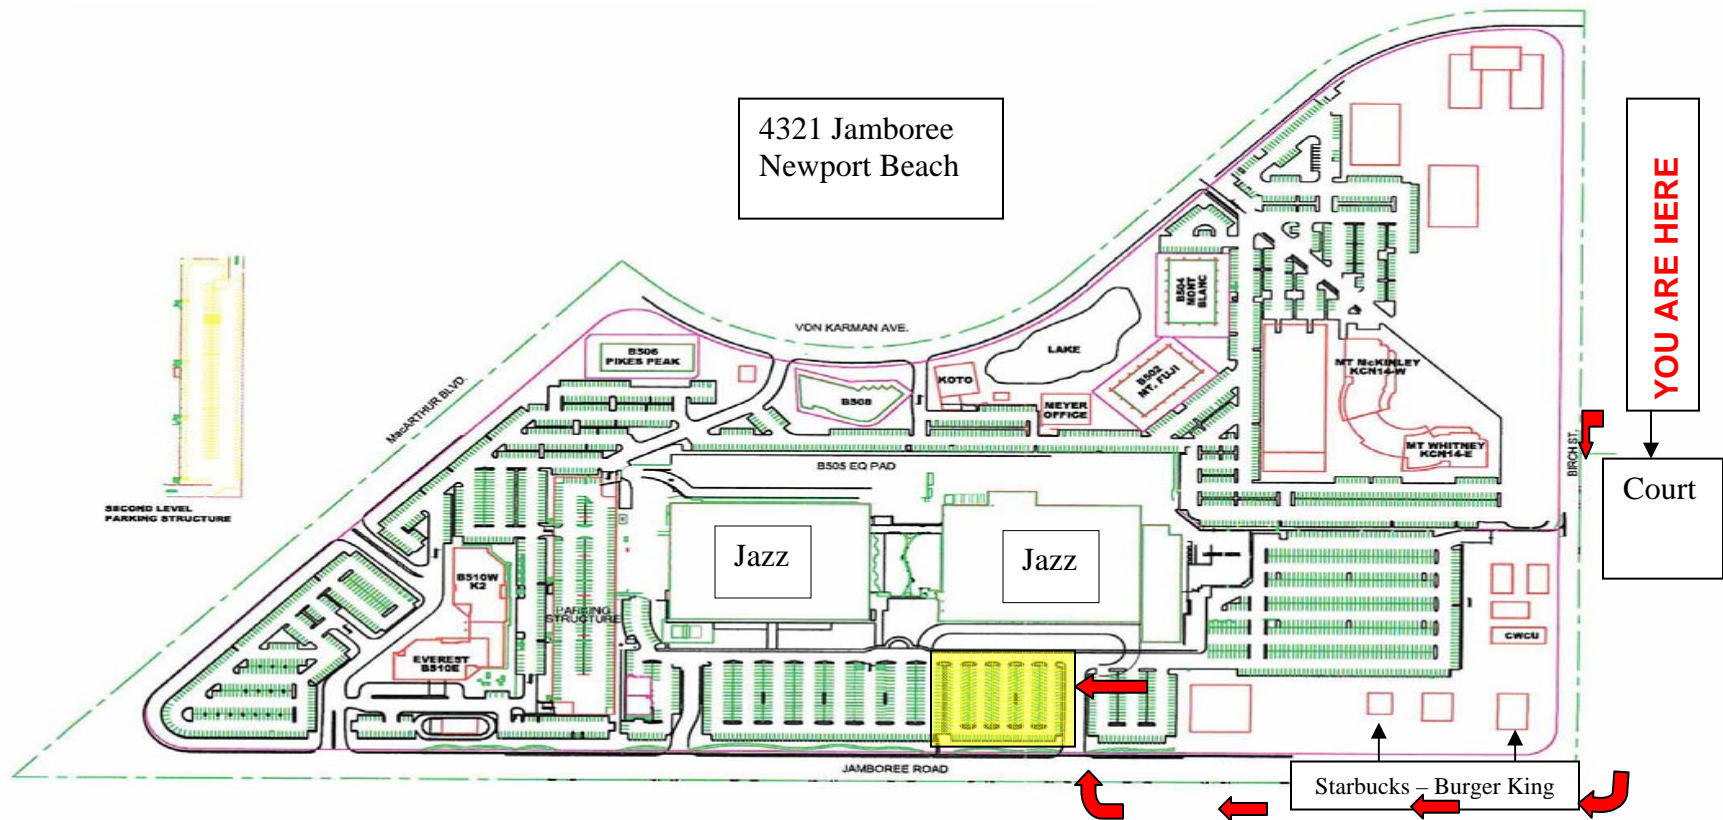

From the Court House parking, turn left onto Birch.
Go to the light and turn right onto Jamboree.
At the second driveway, turn right.
Go straight towards the Jazz Building and turn left into the parking.
Park in the first section where the sign reads “Permit Parking Only”.

OVERFLOW PARKING DIRECTIONS